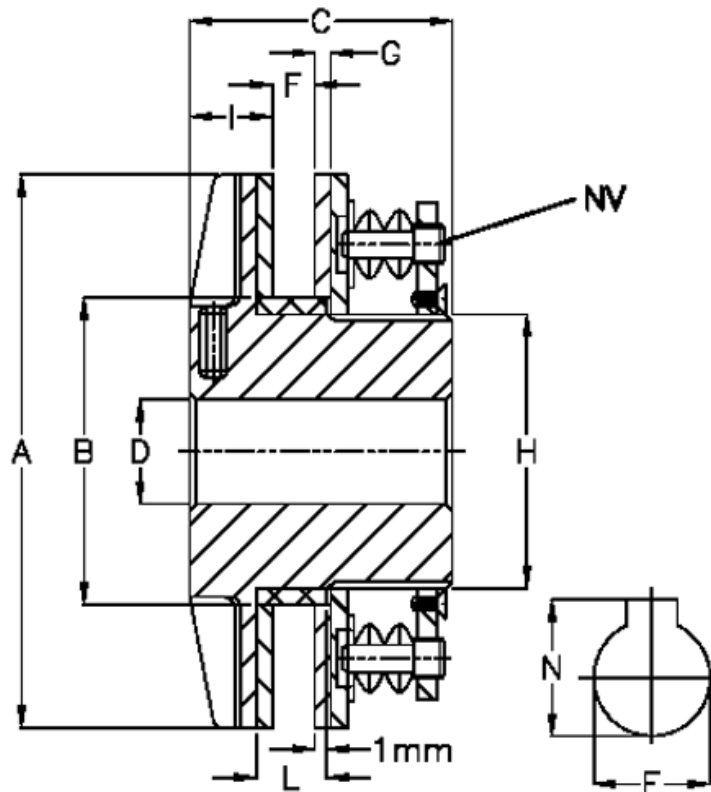

Article number: 4655006

Description: Securex torque limiter T 5500/280

Measures

A = 280	L	= 32
B = 170	Largest possible bore with slot according to DIN 6885/1, E max = 120	
C = 120	Largest possible bore with slot according to DIN 6885/1, N	= 127.4
D = 48	Largest possible bore with slot according to DIN 6885/3, E max = 0	
F = 29	Largest possible bore with slot according to DIN 6885/3, N	= 0
G = 5	Max torque Nm	= 5500
H = 155	Number of springs	= 32
I = 33	NV	= 10